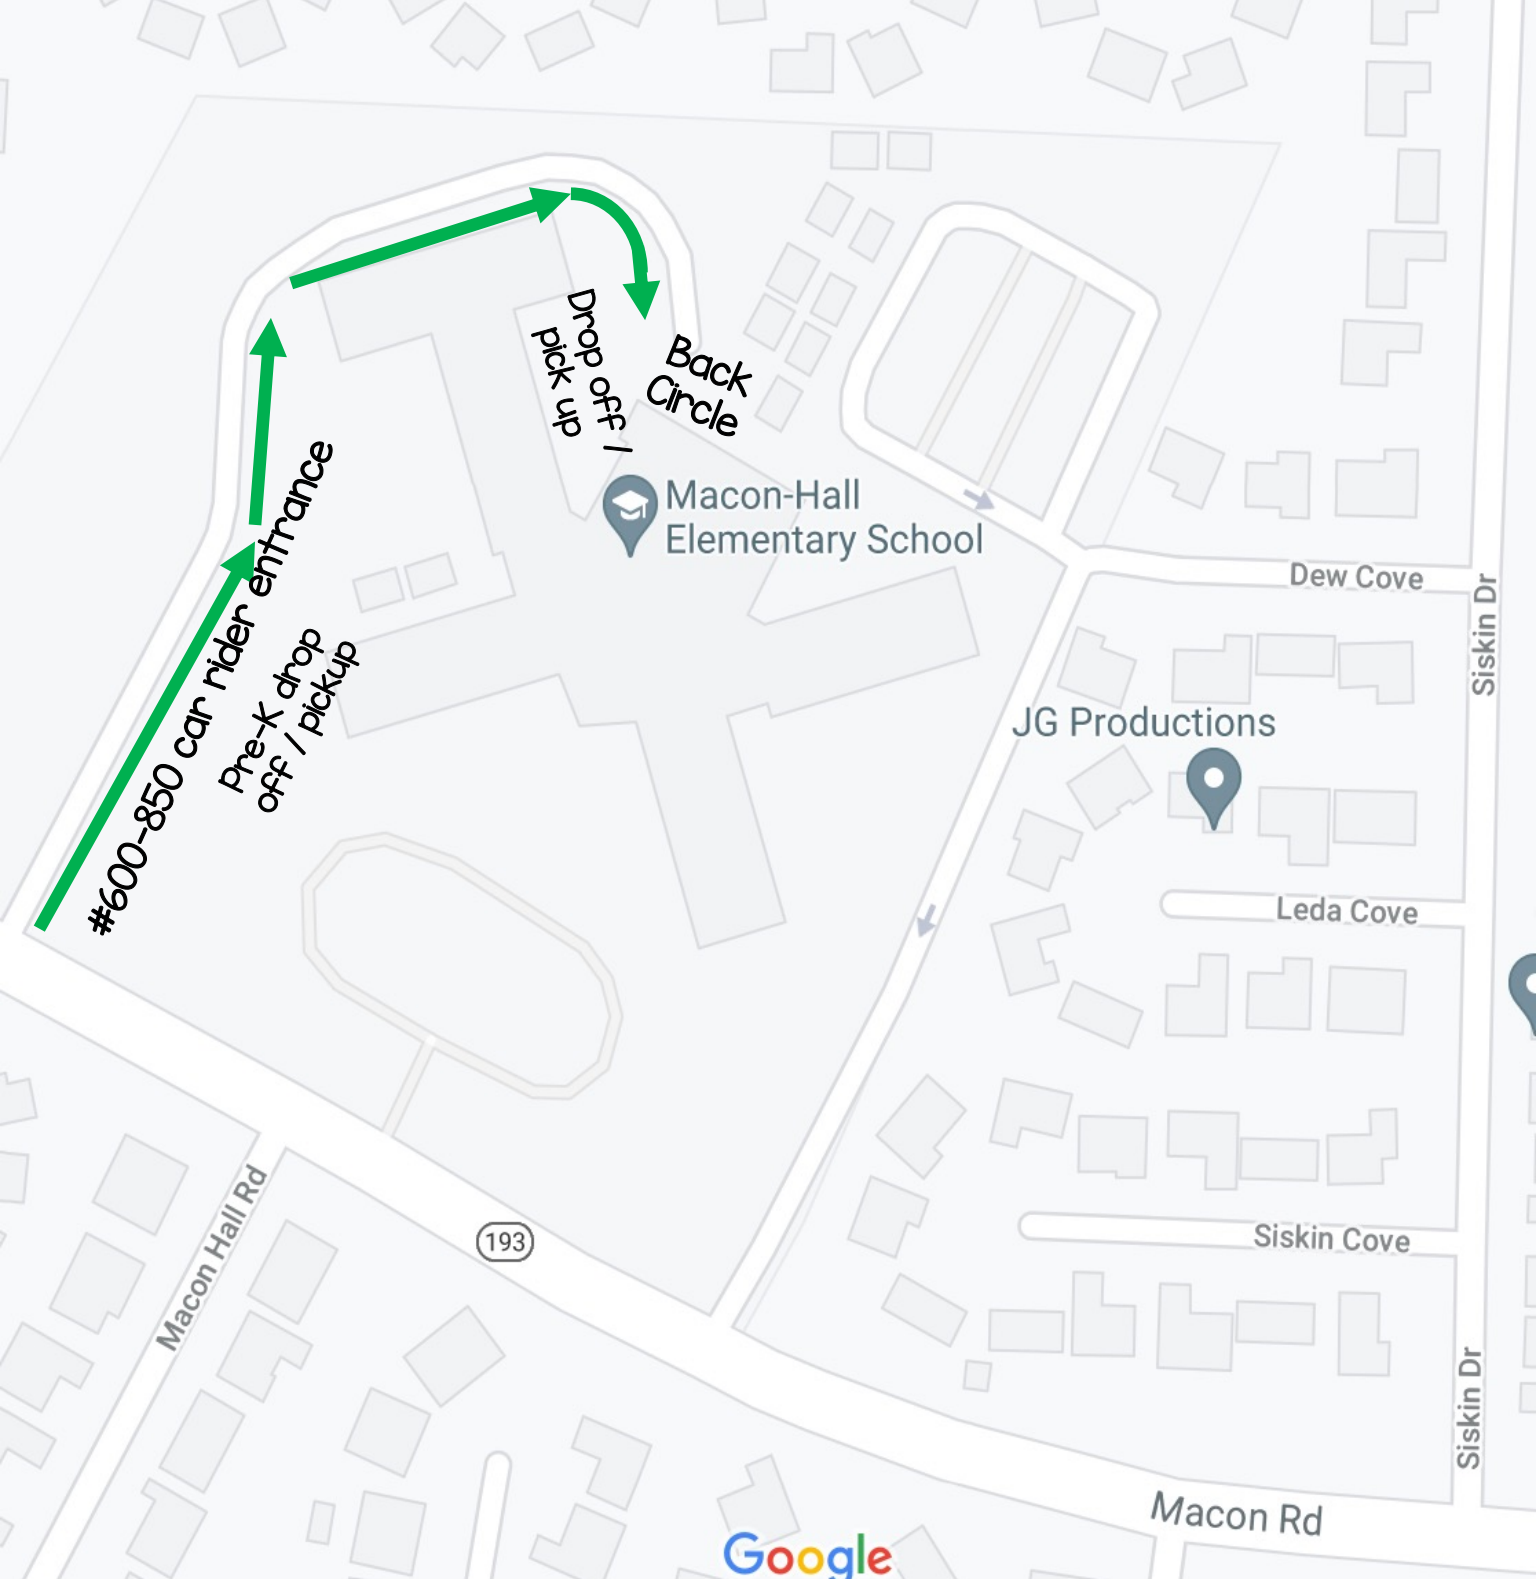

CAR RIDERS 1-599

- Car riders with numbers 1 through 599 will enter the back parking lot through Dew Cove.

CAR RIDERS 600-850

- Car riders with numbers 600 though 850 will enter the back circle from Macon Road.